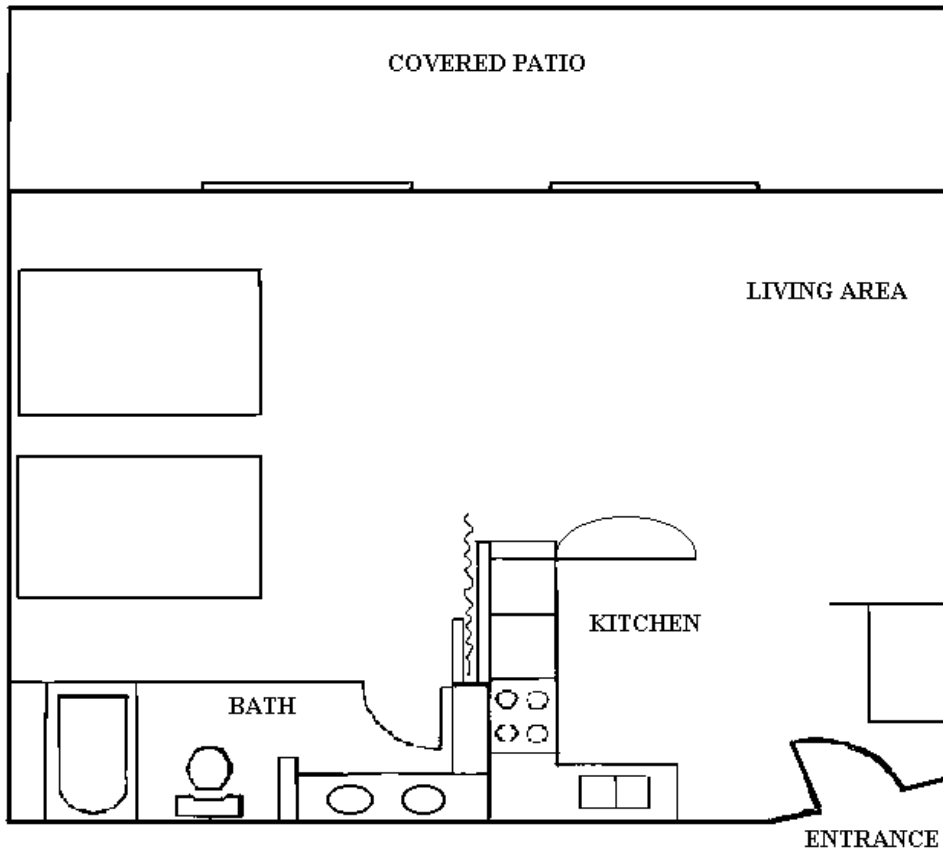

**UNITS 124, 224, 324  
STUDIO**

**LAWN/BEACH**

**Bedrooms -** n/a  
**Bathrooms -** 1  
**Kitchen -** Full  
**Beds -** 2 Queen  
**Pullout Sofa -** Yes

**Floor -** 1st, 2nd & 3rd  
**Sq./Ft. -** 650  
**Other -** Walkout to Patio/Beach (124)  
Private Deck (224 & 324), Accordion  
Wall, Open & Bright, Near Elevator