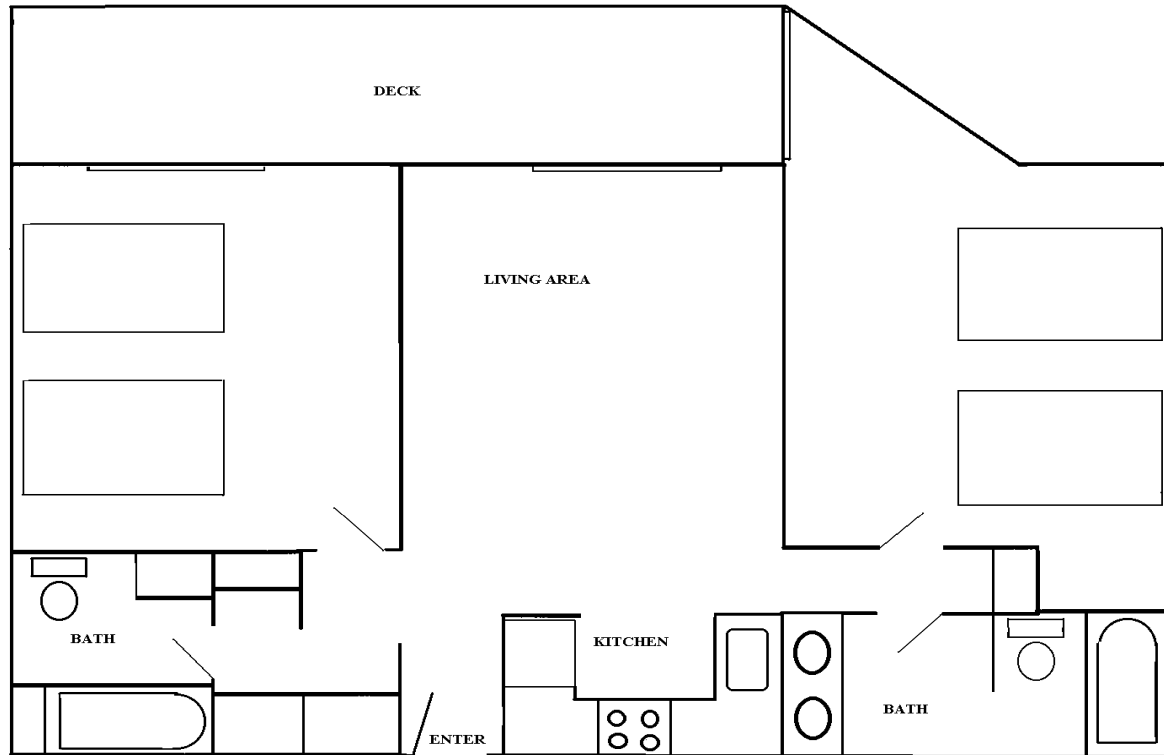

UNIT 337
2 BEDROOM - 2 BATH

Bedrooms - 2
Bathrooms - 2
Kitchen - Full
Beds - 4 Queen
Pullout Sofa - Yes

Floor - 3rd
Sq./Ft. - 960
Other - Private Balcony, Largest
2 Bedroom, Bath Access Outside
of Bedroom