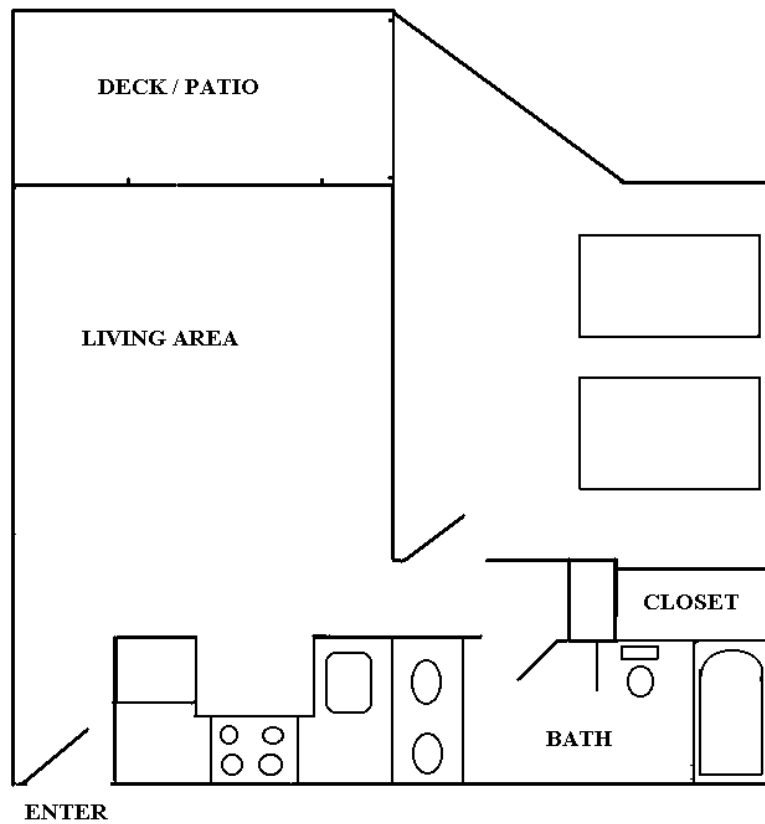

UNITS 137 & 237

1 BEDROOM - 1 BATH

Bedrooms - 1
Bathrooms - 1
Kitchen - Full
Beds - 2 Queen
Pullout Sofa - Yes

Floor - 1st & 2nd
Sq./Ft. - 585
Other - Walkout (137) or Private Deck (237), semi-obstructed view to the East. Bath Access Outside Bdr.