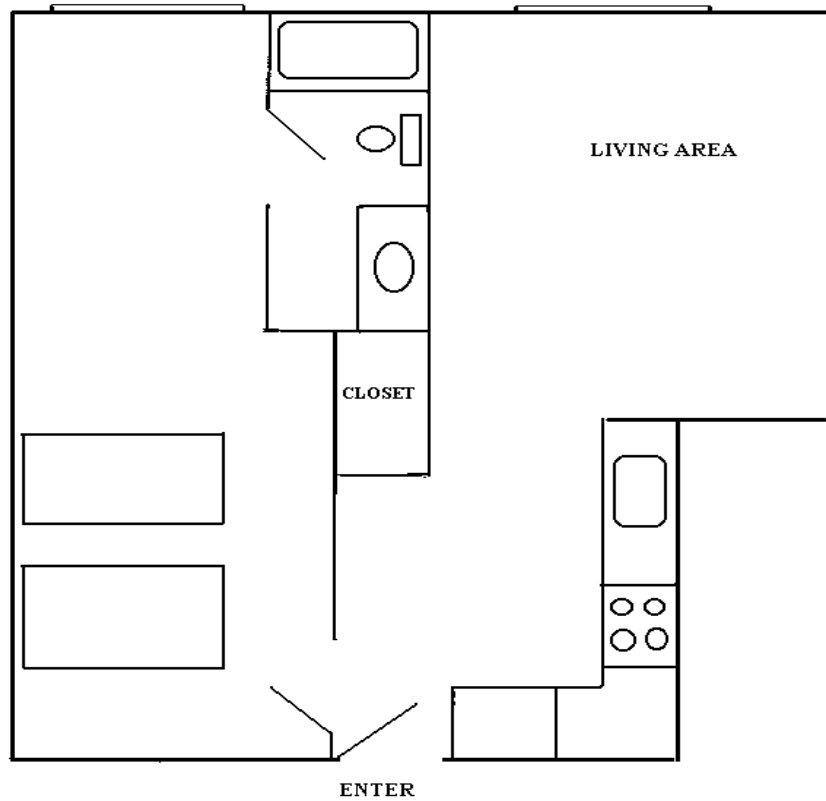

UNIT 215
1 BEDROOM - 1 BATH

SHARED BALCONY

Bedrooms - 1
Bathrooms - 1
Kitchen - Full
Beds - 2 Double
Pullout Sofa - Yes

Floor - 2 nd
Sq./Ft. - 540
Other- Shared Balcony, beach access from balcony stairs